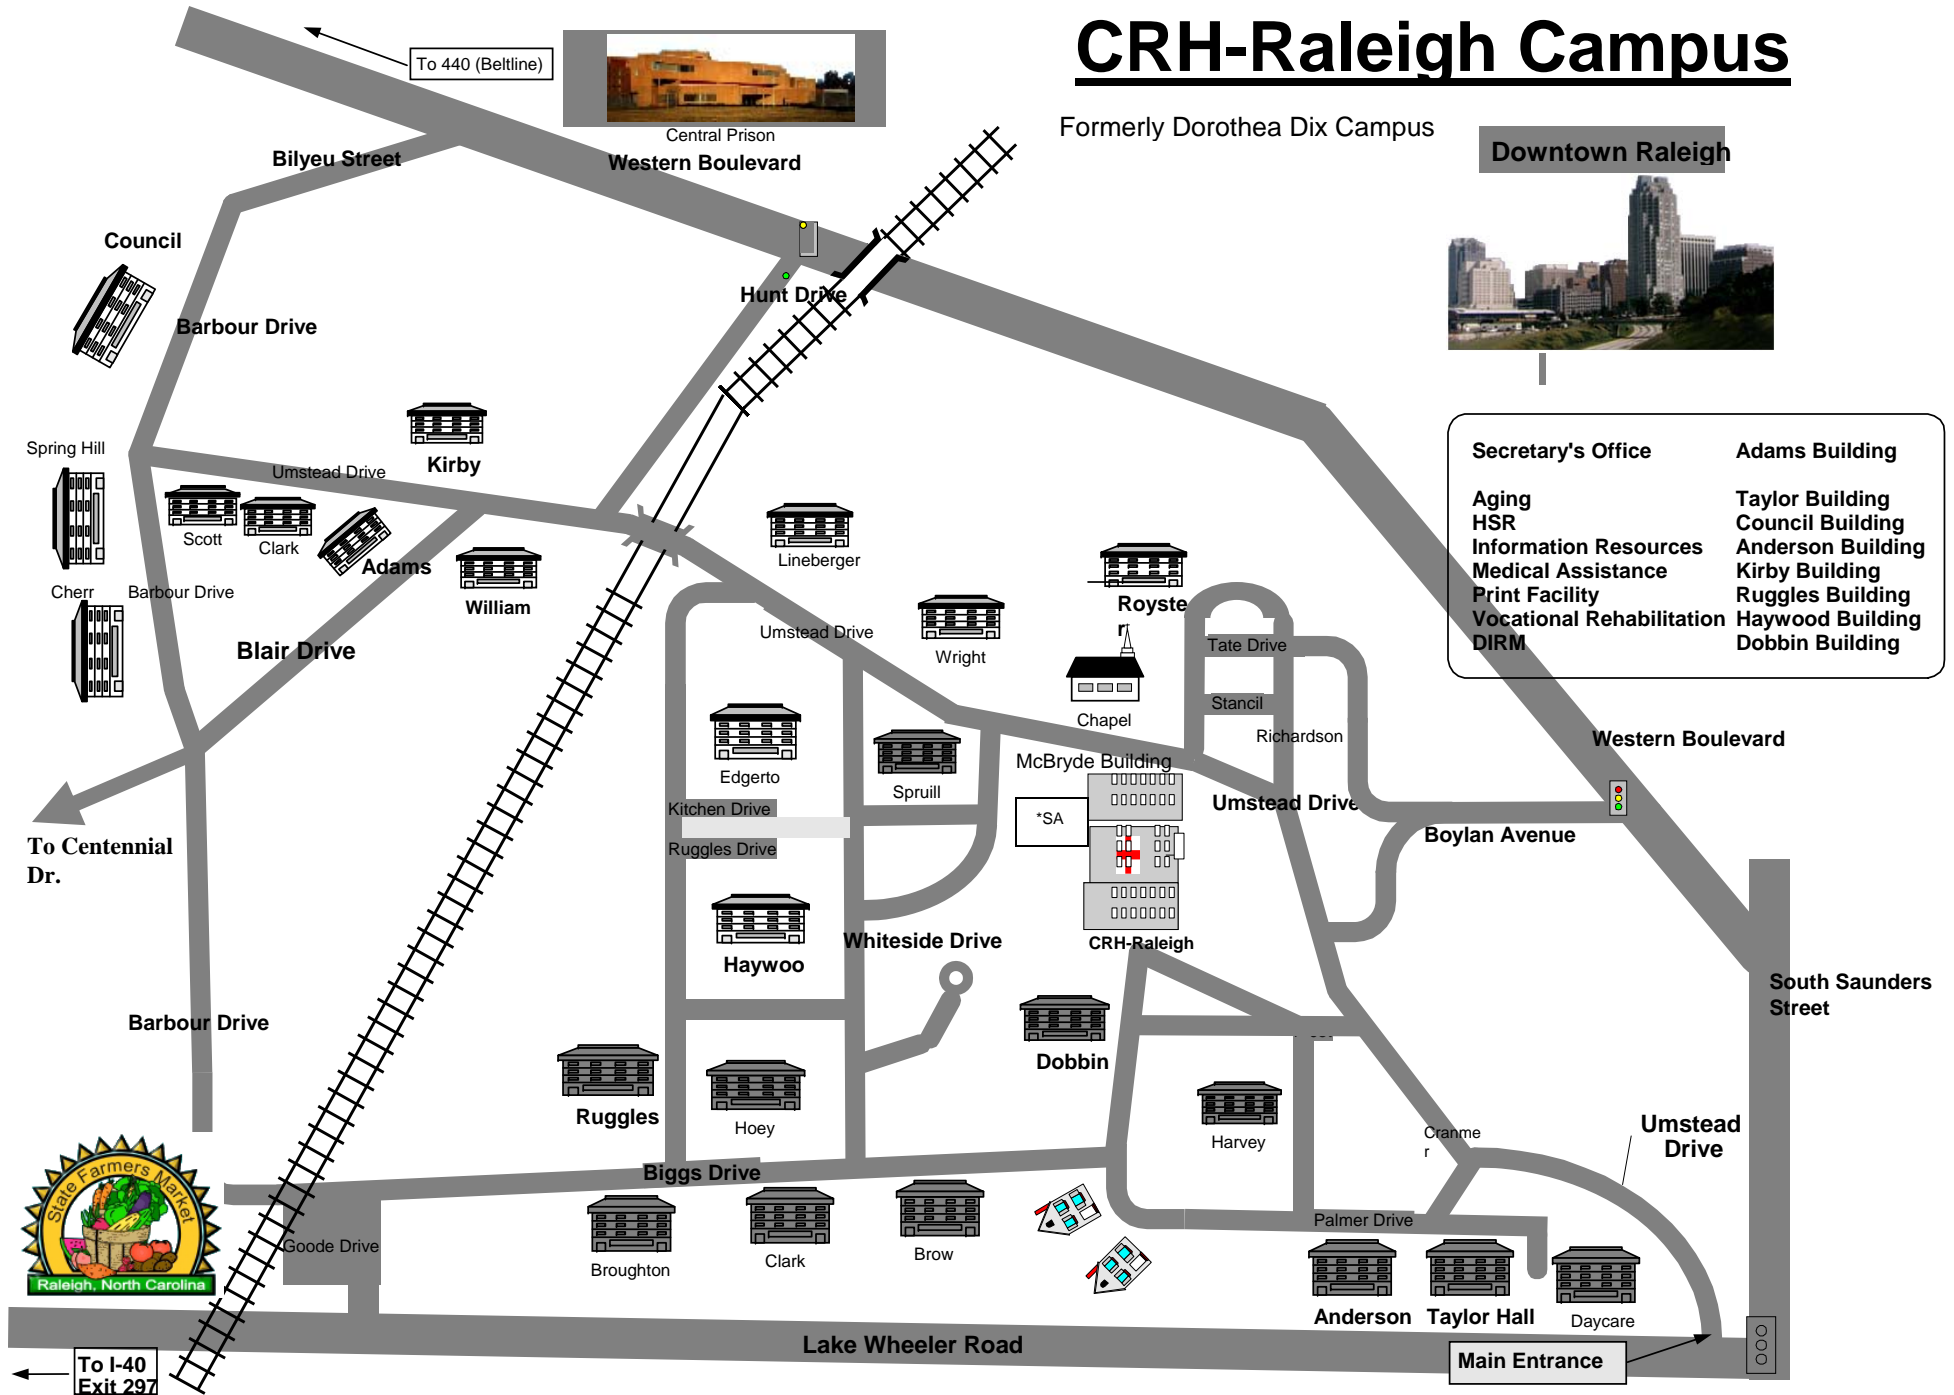

CRH-Raleigh Campus

Formerly Dorothea Dix Campus

Downtown Raleigh

Central Prison

- | | |
|---------------------------|-------------------|
| Secretary's Office | Adams Building |
| Aging | Taylor Building |
| HSR | Council Building |
| Information Resources | Anderson Building |
| Medical Assistance | Kirby Building |
| Print Facility | Ruggles Building |
| Vocational Rehabilitation | Haywood Building |
| DIRM | Dobbin Building |