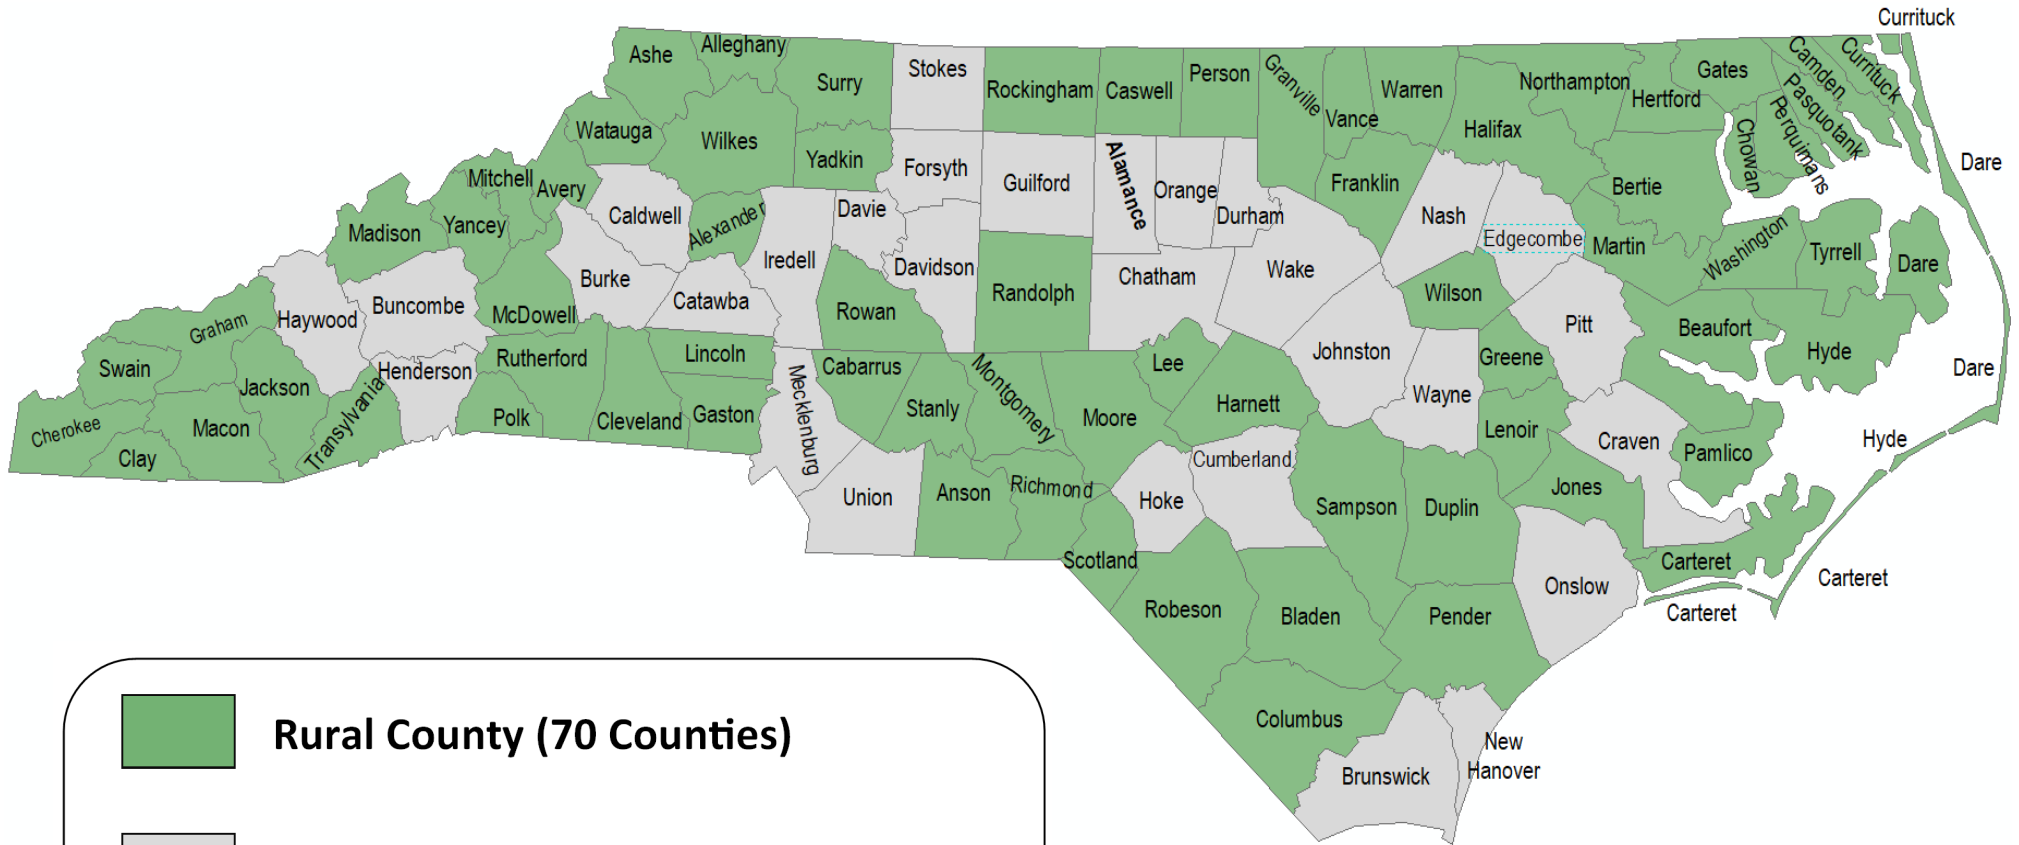

North Carolina Rural and Urban Counties

Rural County (70 Counties)

Urban County (30 Counties)

Notes:

- Rural is defined as a non-metropolitan or outlying metropolitan county.
- Urban is defined as a central metropolitan county.
- Data from Federal Office of Management and Budget

NC DEPARTMENT OF
**HEALTH AND
HUMAN SERVICES**
Office of Rural Health